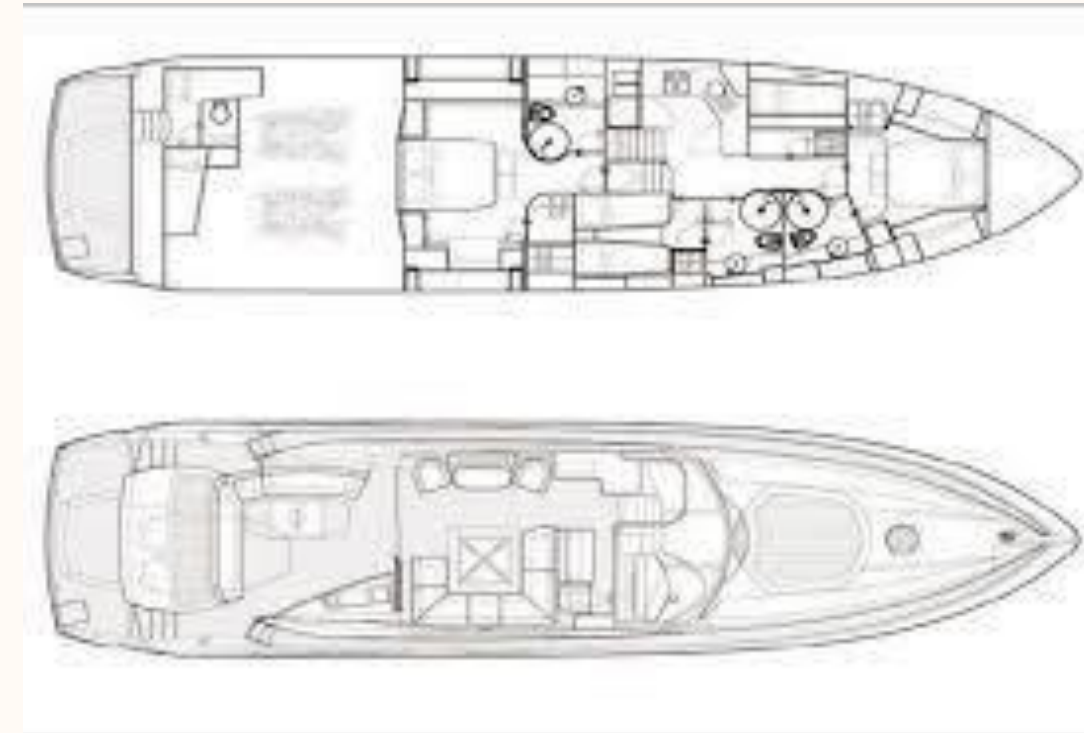

INTERIOR SALON

MASTER CABIN

VIP CABIN

TWIN CABIN

TOILET

SAFE HOLIDAYS ON OUR YACHTS

We inform you that we have implemented the instructions and recommendations of the World Health Organization (WHO) and that we are following the protocols agreed with the ICTE (Institute for Spanish Tourism Quality) and the CDC.

SPECIFICATIONS:

Builder -	Sunseeker
Construction Year -	2007 REFIT 2020
Length -	22,25 m
Sleeve	5,40 m
Draft	1,45 m
Type Motors	MAN
Power	1550 x2
Engine number	2
Cruising Speed / Max	22/35
Fuel	Diesel
Consumption (L / H)	350
--	---