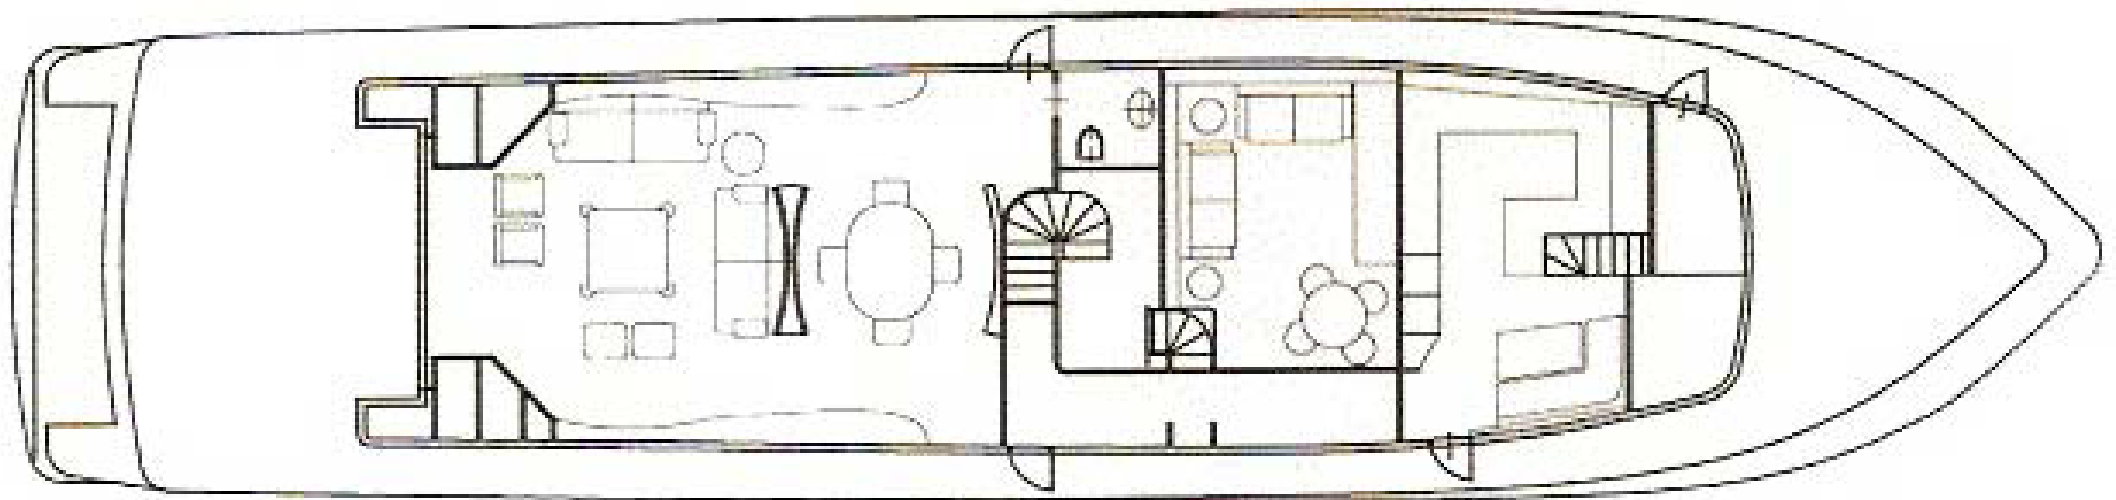

## *specifications*

**LENGTH** 30.0M / 98'5"

**BEAM** 6.7M / 22'0"

**DRAUGHT** 1.9M / 6'3"

**BUILDER** SANLORENZO

**BUILT** 1999

**CRUISING SPEED** 17 KNOTS

**MAXIMUM SPEED** 23 KNOTS

DONUTS

BANANA

THREE-PERSON FLYER

STAND UP PADDLE BOARD

SAUNA

CAROM  
LUXEMBOURG

Disclaimer: The details of this vessel for charter are offered in good faith but we cannot guarantee or warrant the accuracy of this information nor warrant the condition of the vessels. Any interested party should confirm such details of concern to them by inspection or requesting verification. This vessel is offered subject to price change, prior sale or withdrawal without notice.