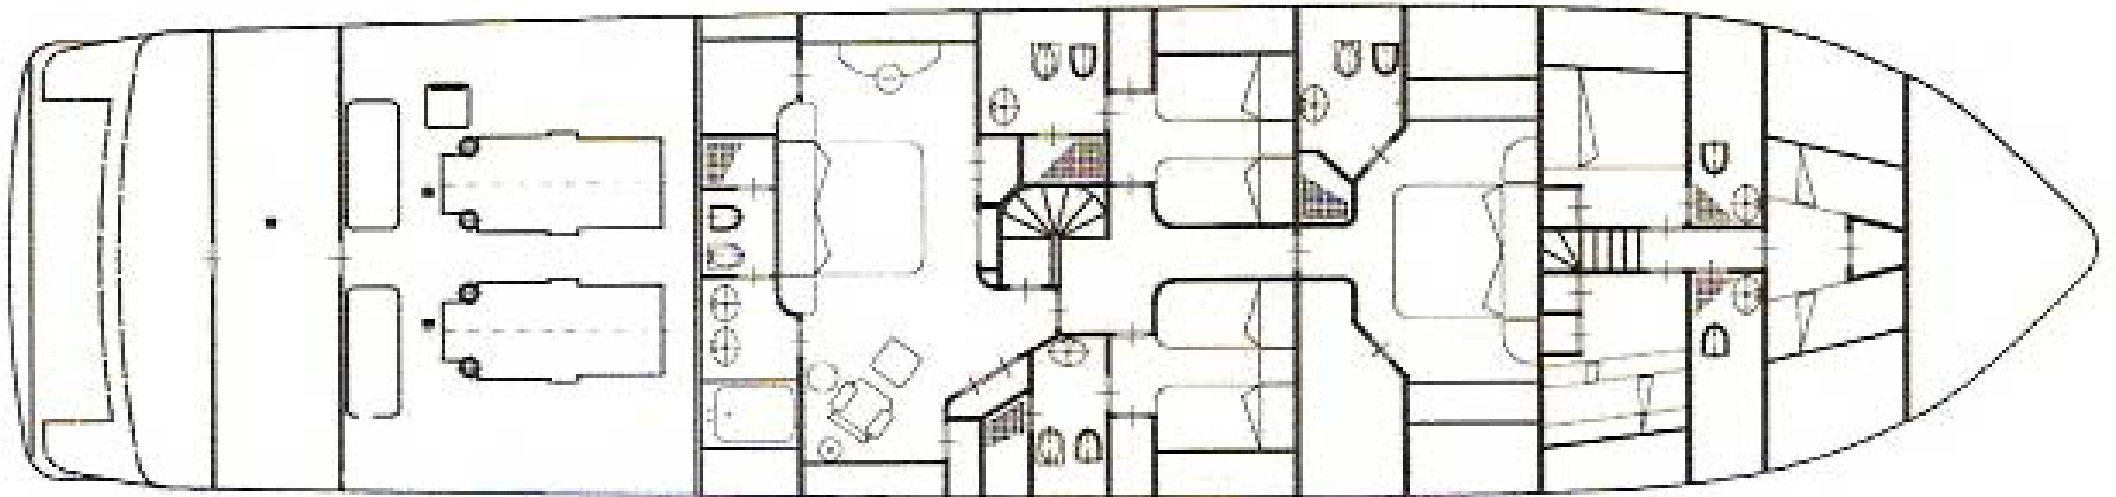

## *specifications*

**LENGTH** 30.0M / 98'5"

**BEAM** 6.7M / 22'0"

**DRAUGHT** 1.9M / 6'3"

**BUILDER** SANLORENZO

**BUILT** 1999

**CRUISING SPEED** 17 KNOTS

**MAXIMUM SPEED** 23 KNOTS

DONUTS

BANANA

THREE-PERSON FLYER

STAND UP PADDLE BOARD

SAUNA

CAROM  
LUXEMBOURG

Disclaimer: The details of this vessel for charter are offered in good faith but we cannot guarantee or warrant the accuracy of this information nor warrant the condition of the vessels. Any interested party should confirm such details of concern to them by inspection or requesting verification. This vessel is offered subject to price change, prior sale or withdrawal without notice.