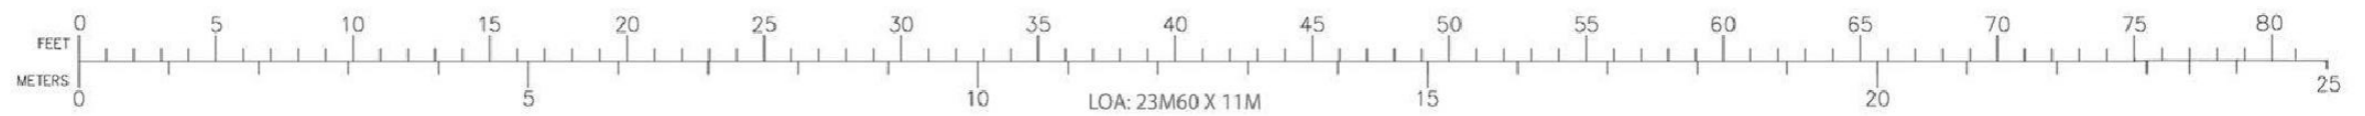

THIS ARRANGEMENT PLAN DOES NOT DETERMINE THE FINAL PRODUCT AND SERVES ONLY FOR VIEWING PURPOSES.
IT MAY CONTAIN EQUIPMENT AND ACCESORIES WHICH ARE NOT DELIVERED IF NOT EXPLICITLY ORDERED BY THE BUYER. IN CASE OF DISCREPANCY BETWEEN THE ARRANGEMENT PLAN AND THE SPECIFICATION THE SPECIFICATION SHALL PREVAIL.