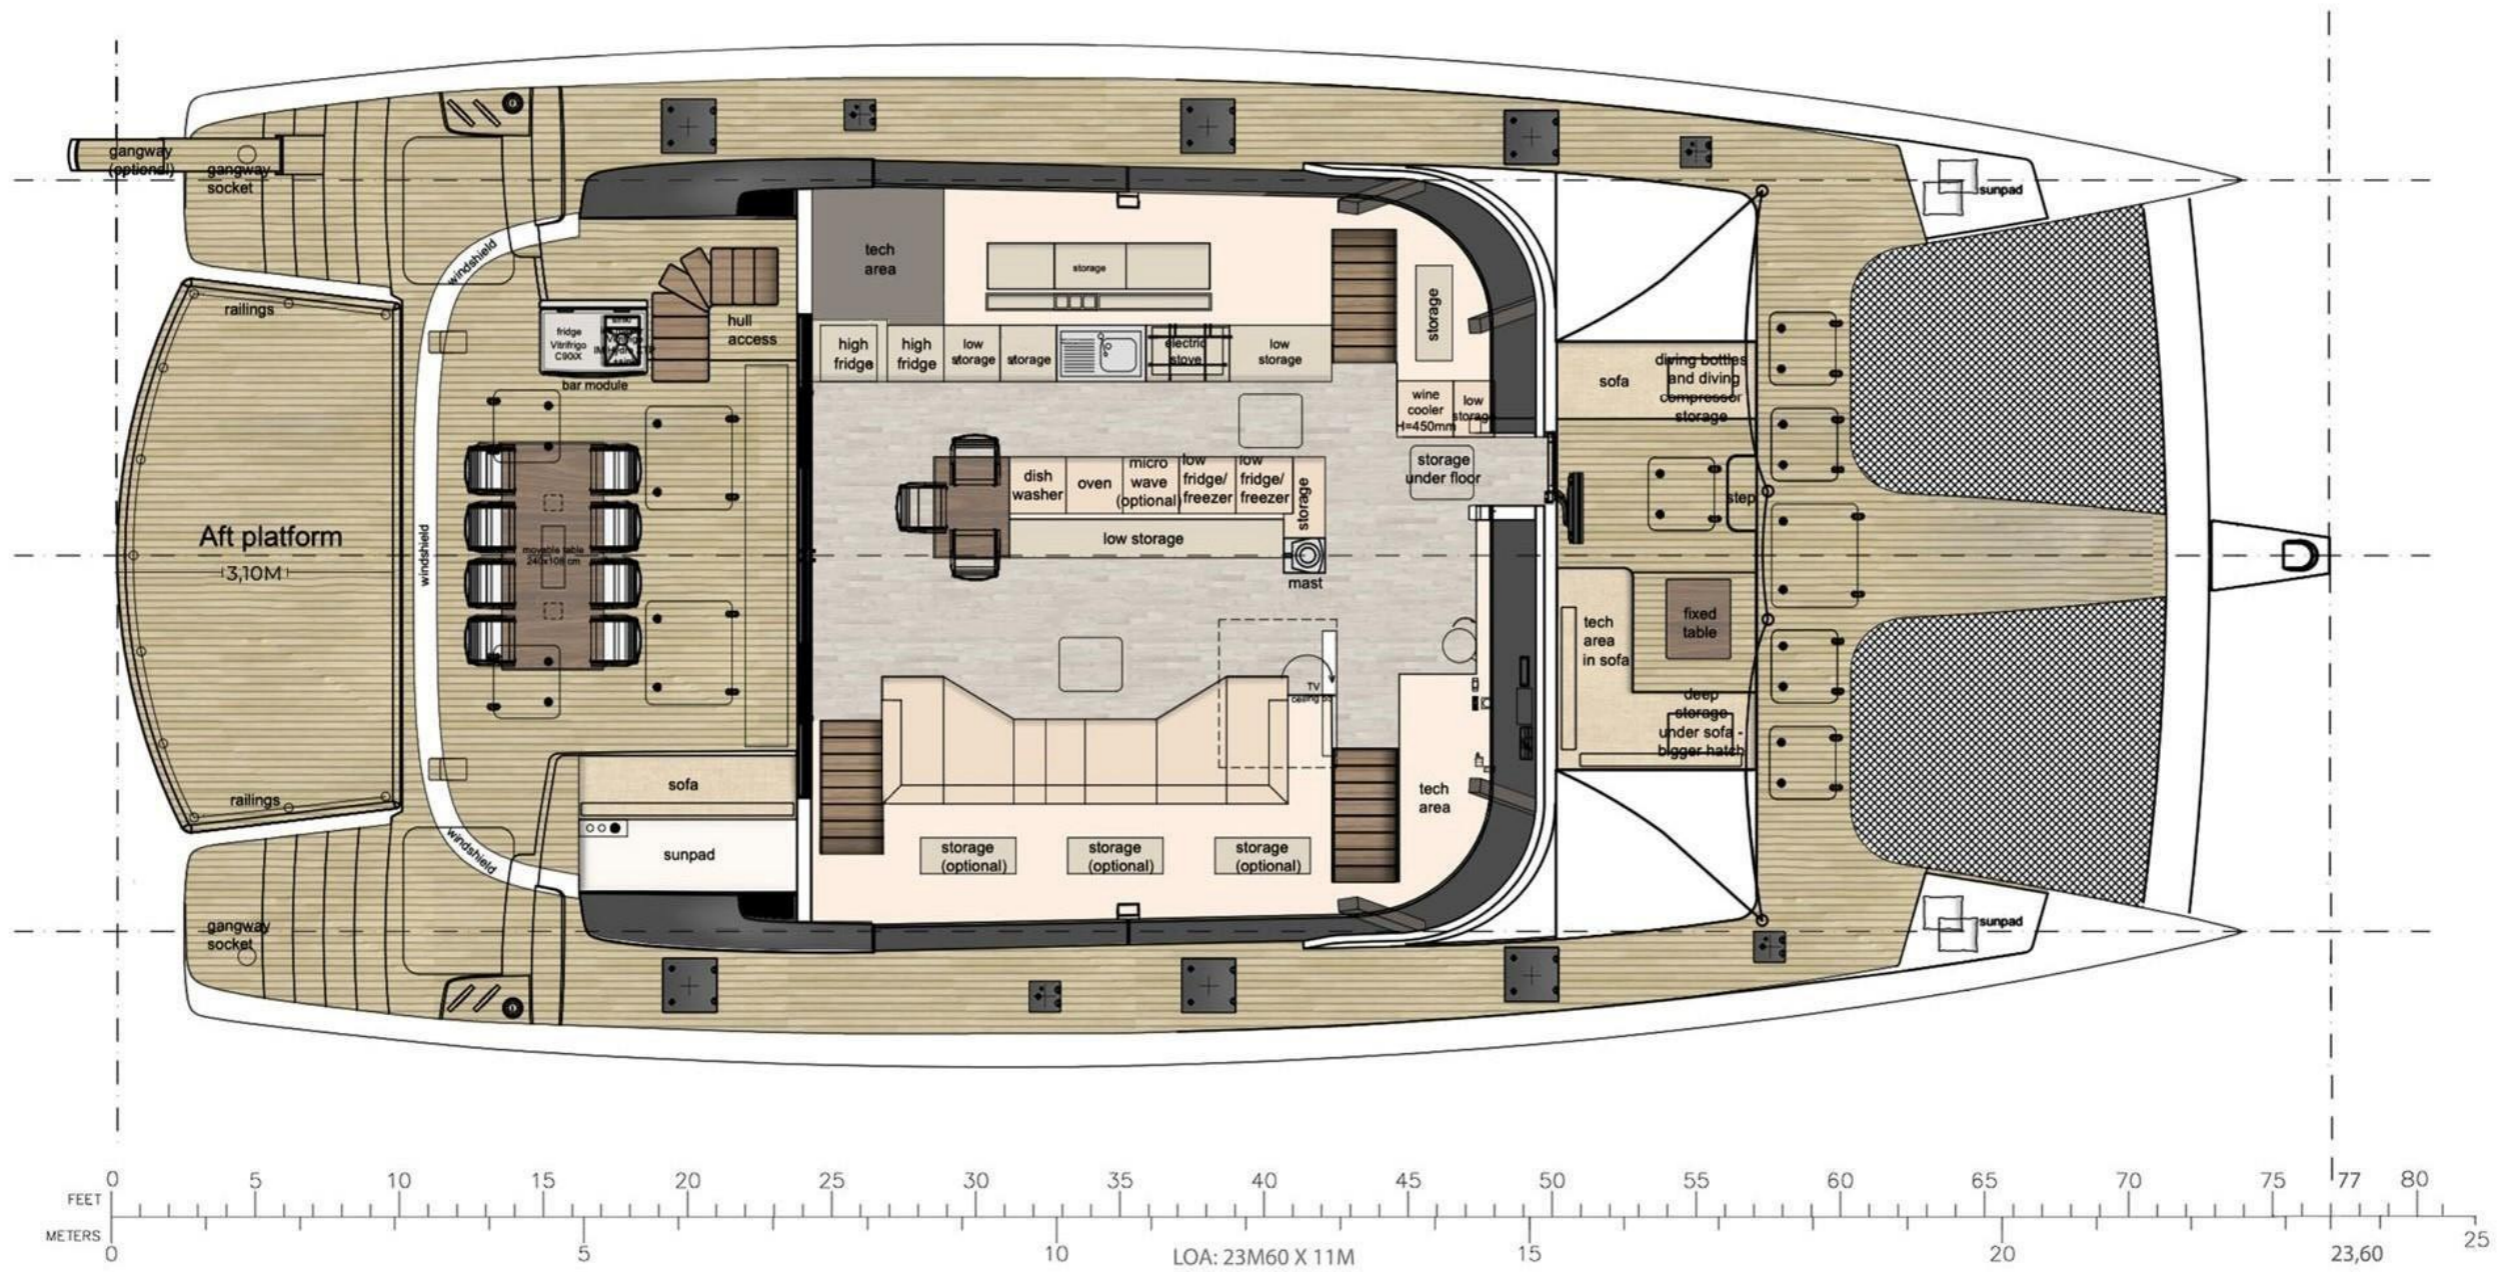

## SPECIFICATIONS:

Builder	Sunreef
Year	2022
Length	23.50 m
Beam	2.25 m
Full loaf displacement	80 t
Maximum hide	37.95 m
Mast an Boom in Carbon	
Main sail	170 m <sup>2</sup>
Genoa	140 m <sup>2</sup>
Gennaker	290 m <sup>2</sup>
Staysail	70 m <sup>2</sup>
Main Engines	2 x 225 hp
Generators	2 x 18 kw
Diesel fuel Tank	6.000 L
Fresh water Tank	1.600 L